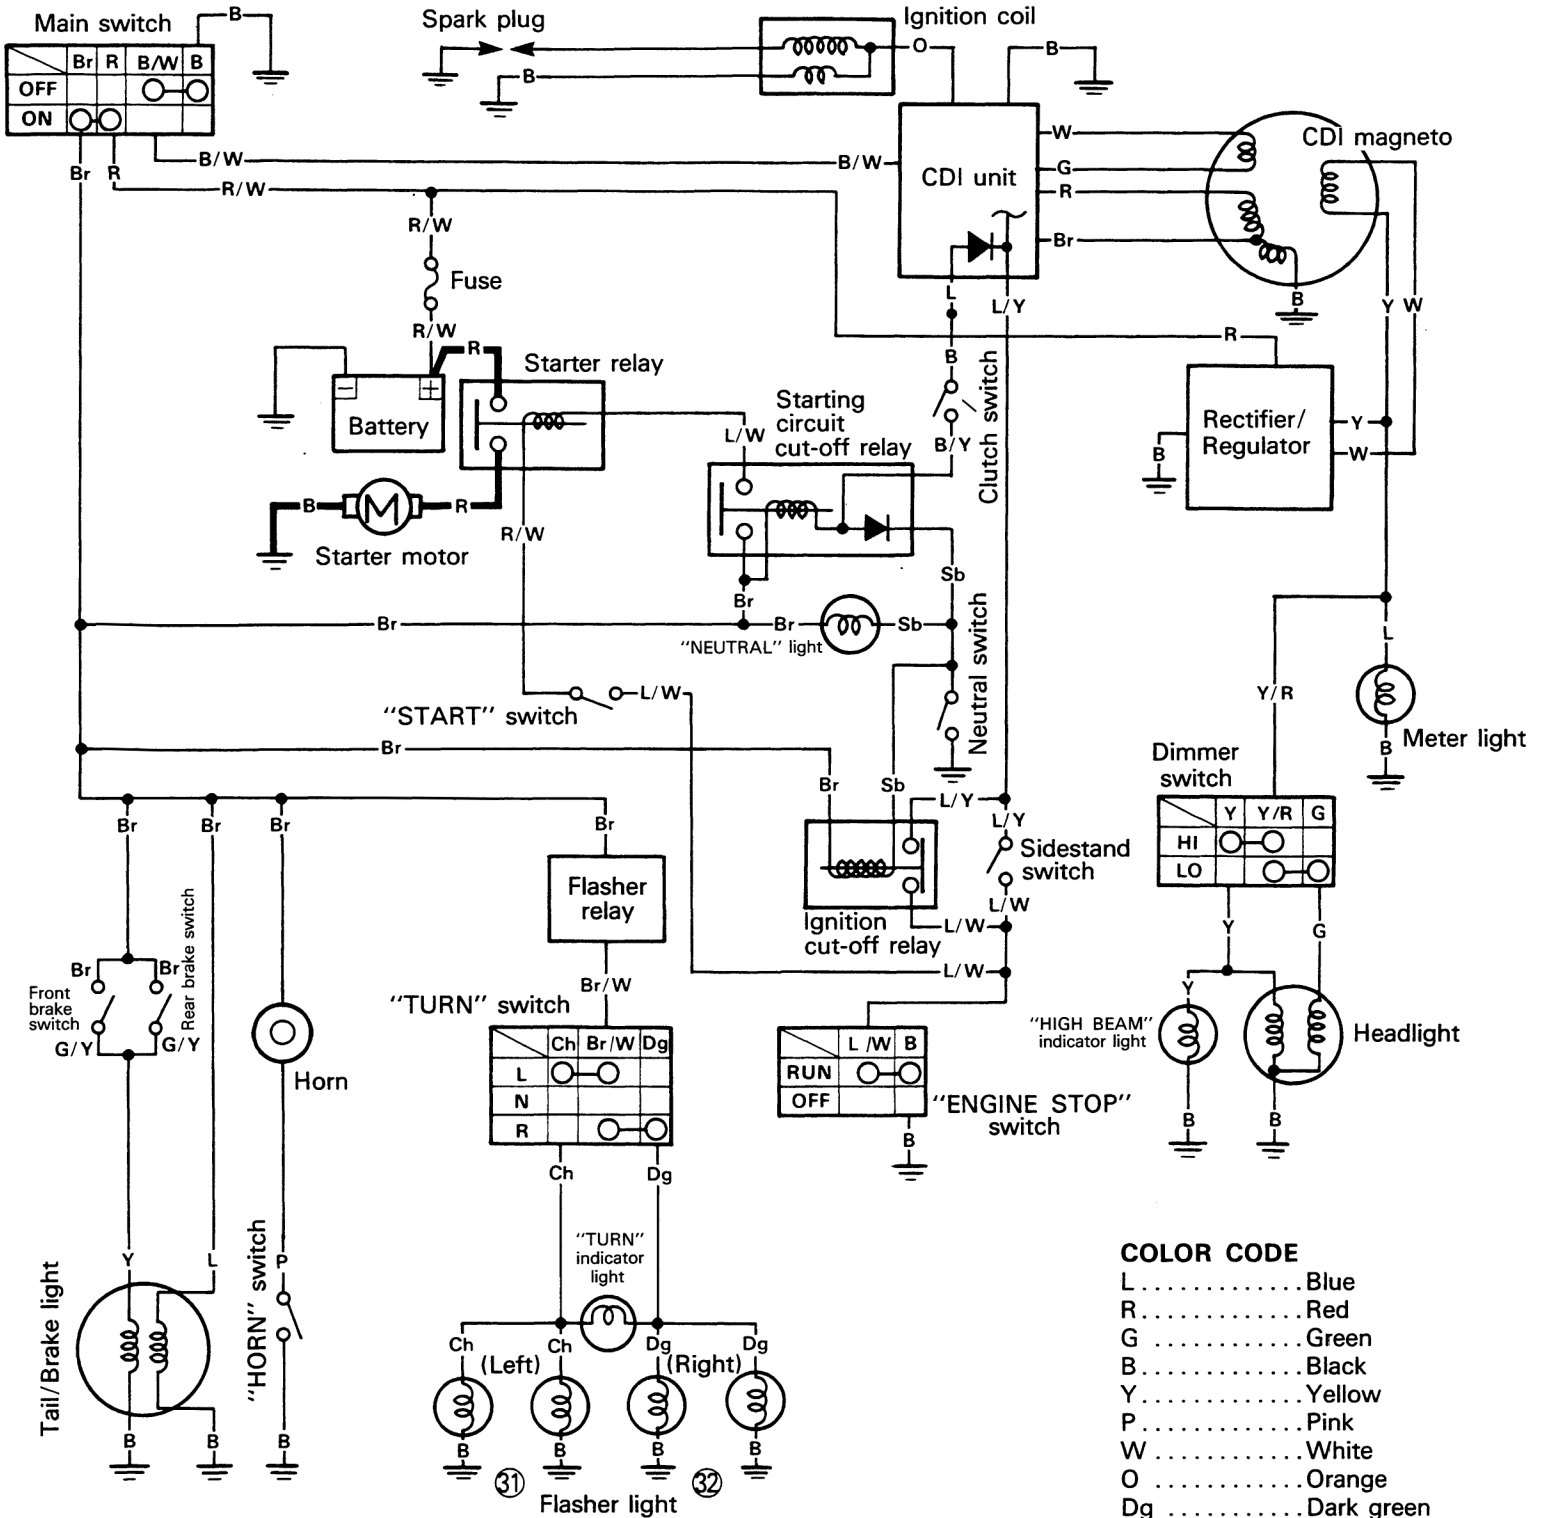

TW200T/TC CIRCUIT DIAGRAM

COLOR CODE

L	Blue
R	Red
G	Green
B	Black
Y	Yellow
P	Pink
W	White
O	Orange
Dg	Dark green
Br	Brown
Ch	Chocolate
Sb	Sky blue
R/W	Red/White
L/W	Blue/White
L/Y	Blue/Yellow
Y/R	Yellow/Red
B/Y	Black/Yellow
B/W	Black/White
G/Y	Green/Yellow
Br/W	Brown/White